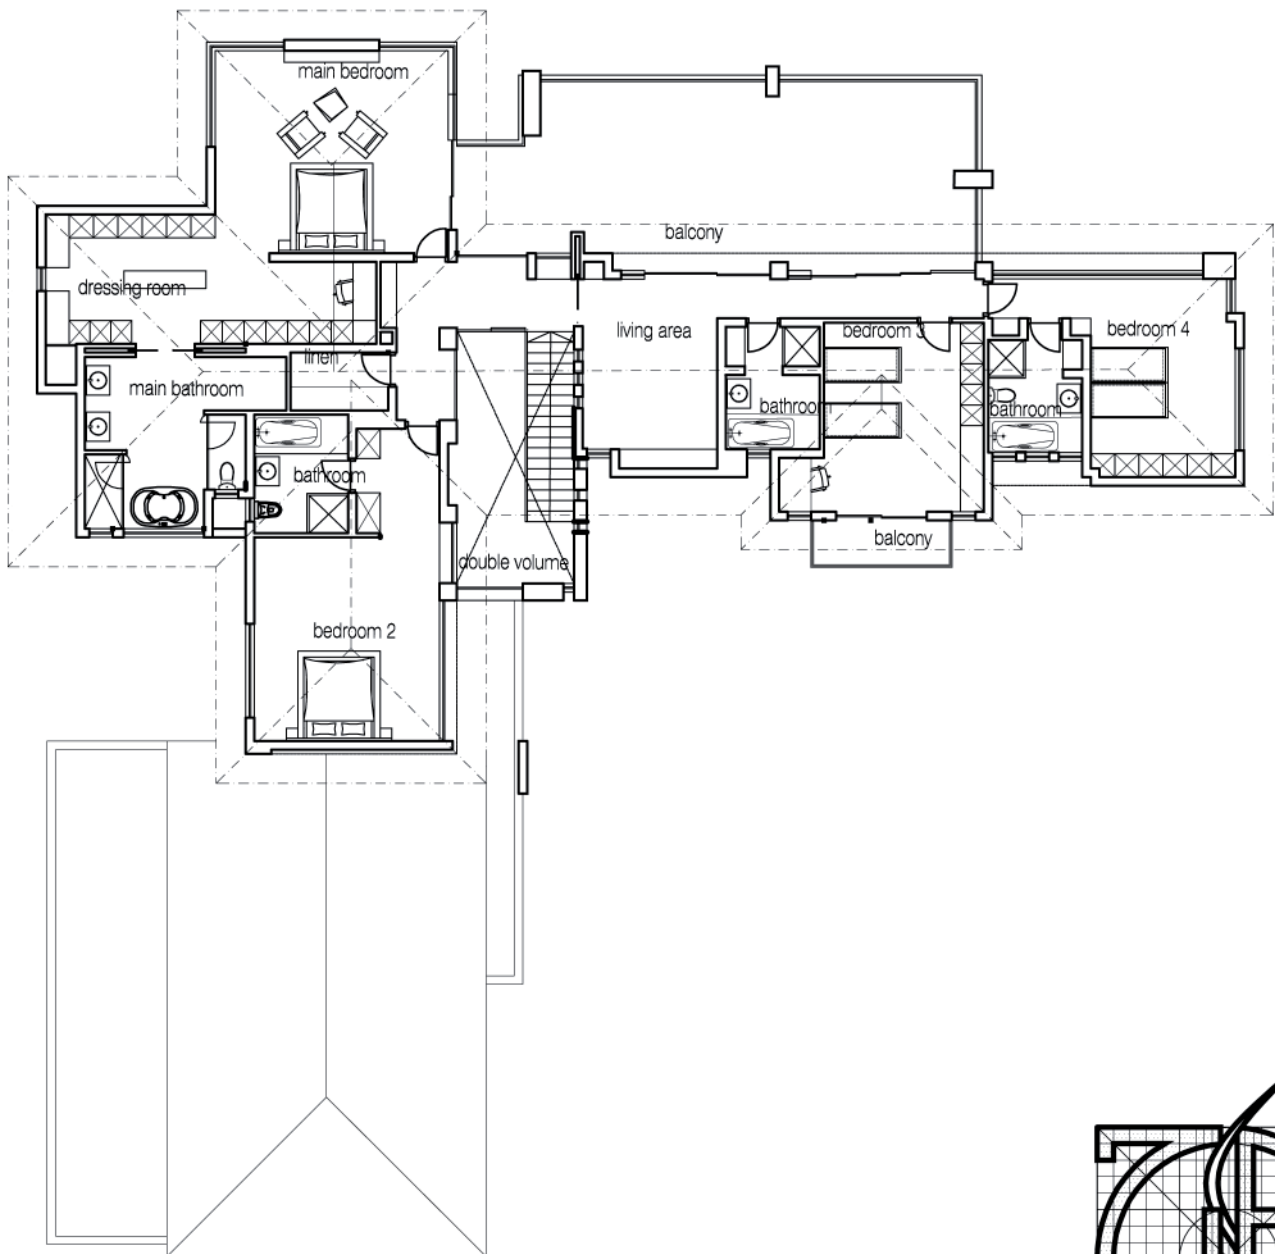

ground floor plan

New home

□ Z S A (P t y) L t d □  
 Luc Zeghers – B.Arch. – MIA  
 ARCHITECTURE – INTERIOR ARCHITECTURE  
 www.luczeghers.co.za  
 luc@luczeghers.co.za  
 □ tel : 082 803 3661 – fax : 086 519 3378 □

# first floor plan

New home

□ Z S A (P t y) L t d □  
 Luc Zeggers – B.Arch. – MIA  
 ARCHITECTURE – INTERIOR ARCHITECTURE  
 www.luczeggers.co.za  
 luc@luczeggers.co.za  
 □ tel : 082 803 3661 – fax : 086 519 3378 □

east elevation

south elevation

north elevation

New home

Z S A (p t y) L t d   
 Luc Zaborac – B Arch – MA  
 ARCHITECTURE – INTERIOR ARCHITECTURE  
 www.luczabors.com  
 luc@luczabors.com  
 tel : 092 803 3661 – fax 096 519 3378