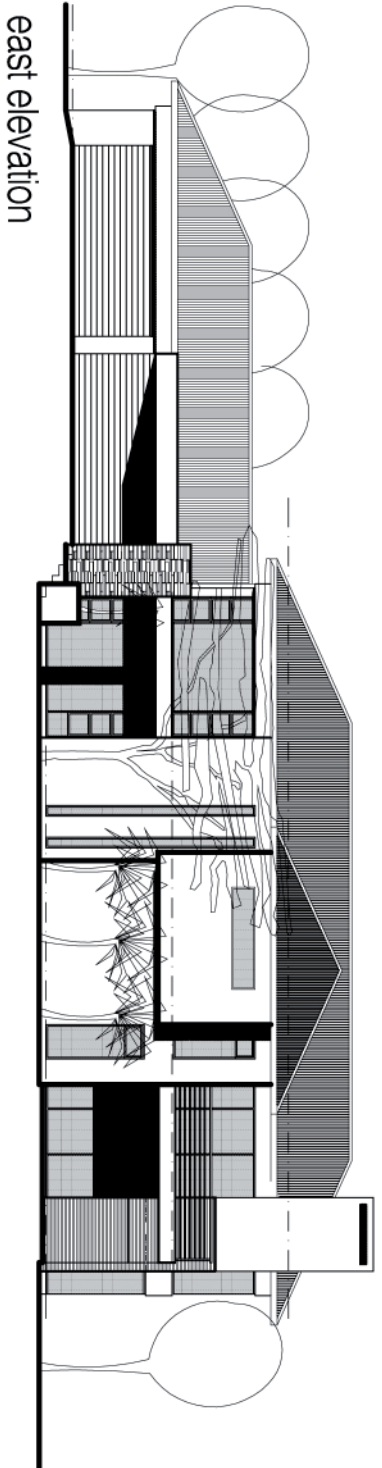

ground floor plan

New home

□ Z S A (P t y) L t d □  
 Luc Zeghers – B.Arch. – MIA  
 ARCHITECTURE – INTERIOR ARCHITECTURE  
 www.luczeghers.co.za  
 luc@luczeghers.co.za  
 □ tel : 082 803 3661 – fax : 086 519 3378 □

# first floor plan

New home

□ Z S A (P t y) L t d □  
 Luc Zeggers – B.Arch. – MIA  
 ARCHITECTURE – INTERIOR ARCHITECTURE  
 www.luczeggers.co.za  
 luc@luczeggers.co.za  
 □ tel : 082 803 3661 – fax : 086 519 3378 □

east elevation

south elevation

north elevation

New home

Z S A (p t y) L t d   
 Luc Zaborac – B Arch – MA  
 ARCHITECTURE – INTERIOR ARCHITECTURE  
 www.luczabors.com  
 luc@luczabors.com  
 tel : 092 803 3661 – fax 096 519 3378