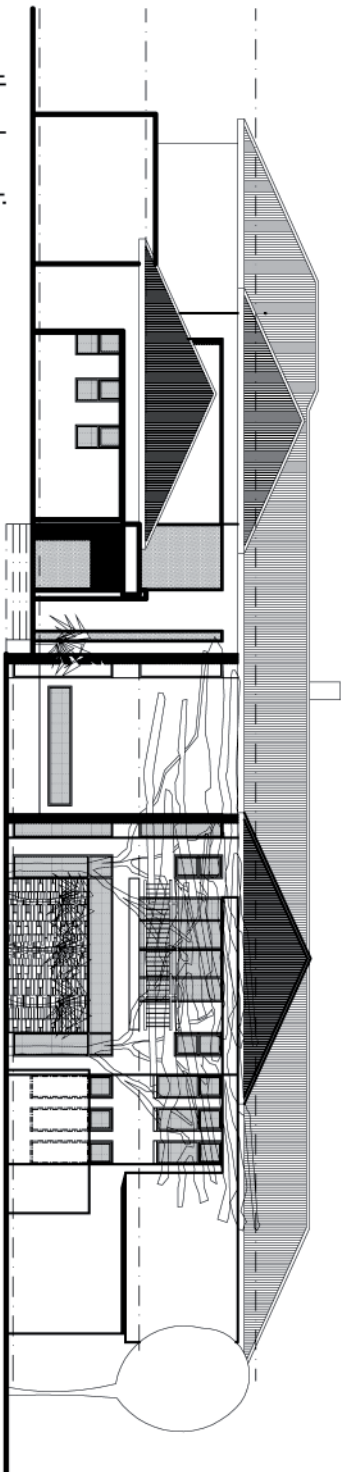

ground floor plan

New home

□ Z S A (P t y) L t d □  
 Luc Zeghers – B.Arch. – MIA  
 ARCHITECTURE – INTERIOR ARCHITECTURE  
 www.luczeghers.co.za  
 luc@luczeghers.co.za  
 □ tel : 082 803 3661 – fax : 086 519 3378 □

# first floor plan

New home

□ Z S A (P t y) L t d □  
 Luc Zeggers – B.Arch. – MIA  
 ARCHITECTURE – INTERIOR ARCHITECTURE  
 www.luczeggers.co.za  
 luc@luczeggers.co.za  
 □ tel : 082 803 3661 – fax : 086 519 3378 □

east elevation

south elevation

north elevation

New home

Z S A (p t y) L t d   
 Luc Zaborac – B Arch – MA  
 ARCHITECTURE – INTERIOR ARCHITECTURE  
 www.luczabors.com  
 luc@luczabors.com  
 tel : 092 803 3661 – fax 096 519 3378