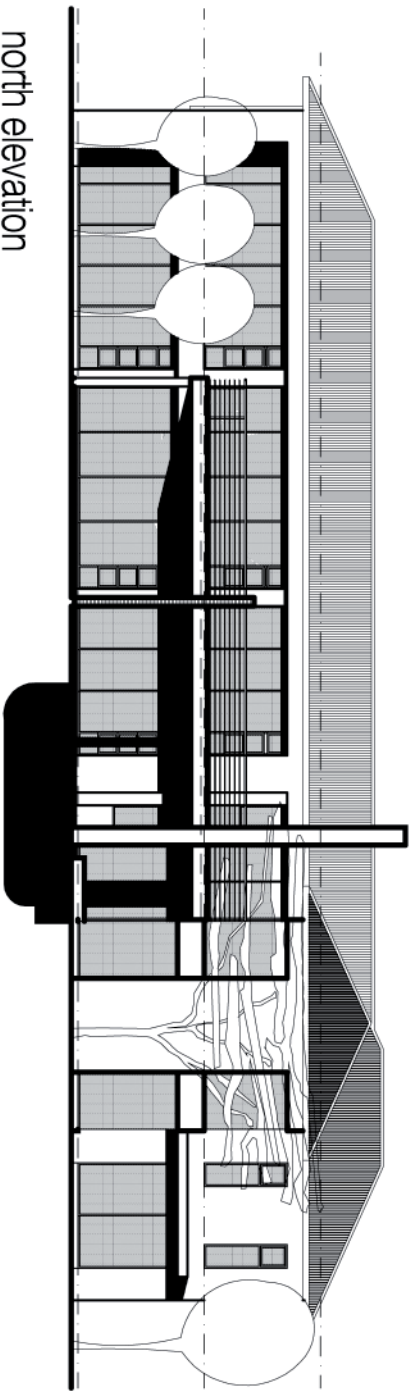

# first floor plan

New home

□ Z S A (P t y) L t d □  
 Luc Zeggers – B.Arch. – MIA  
 ARCHITECTURE – INTERIOR ARCHITECTURE  
 www.luczeggers.co.za  
 luc@luczeggers.co.za  
 □ tel : 082 803 3661 – fax : 086 519 3378 □

east elevation

south elevation

north elevation

New home

Z S A (p t y) L t d   
 Luc Zaborac – B Arch – MA  
 ARCHITECTURE – INTERIOR ARCHITECTURE  
 www.luczabors.com  
 luc@luczabors.com  
 tel : 092 803 3661 – fax 096 519 3378