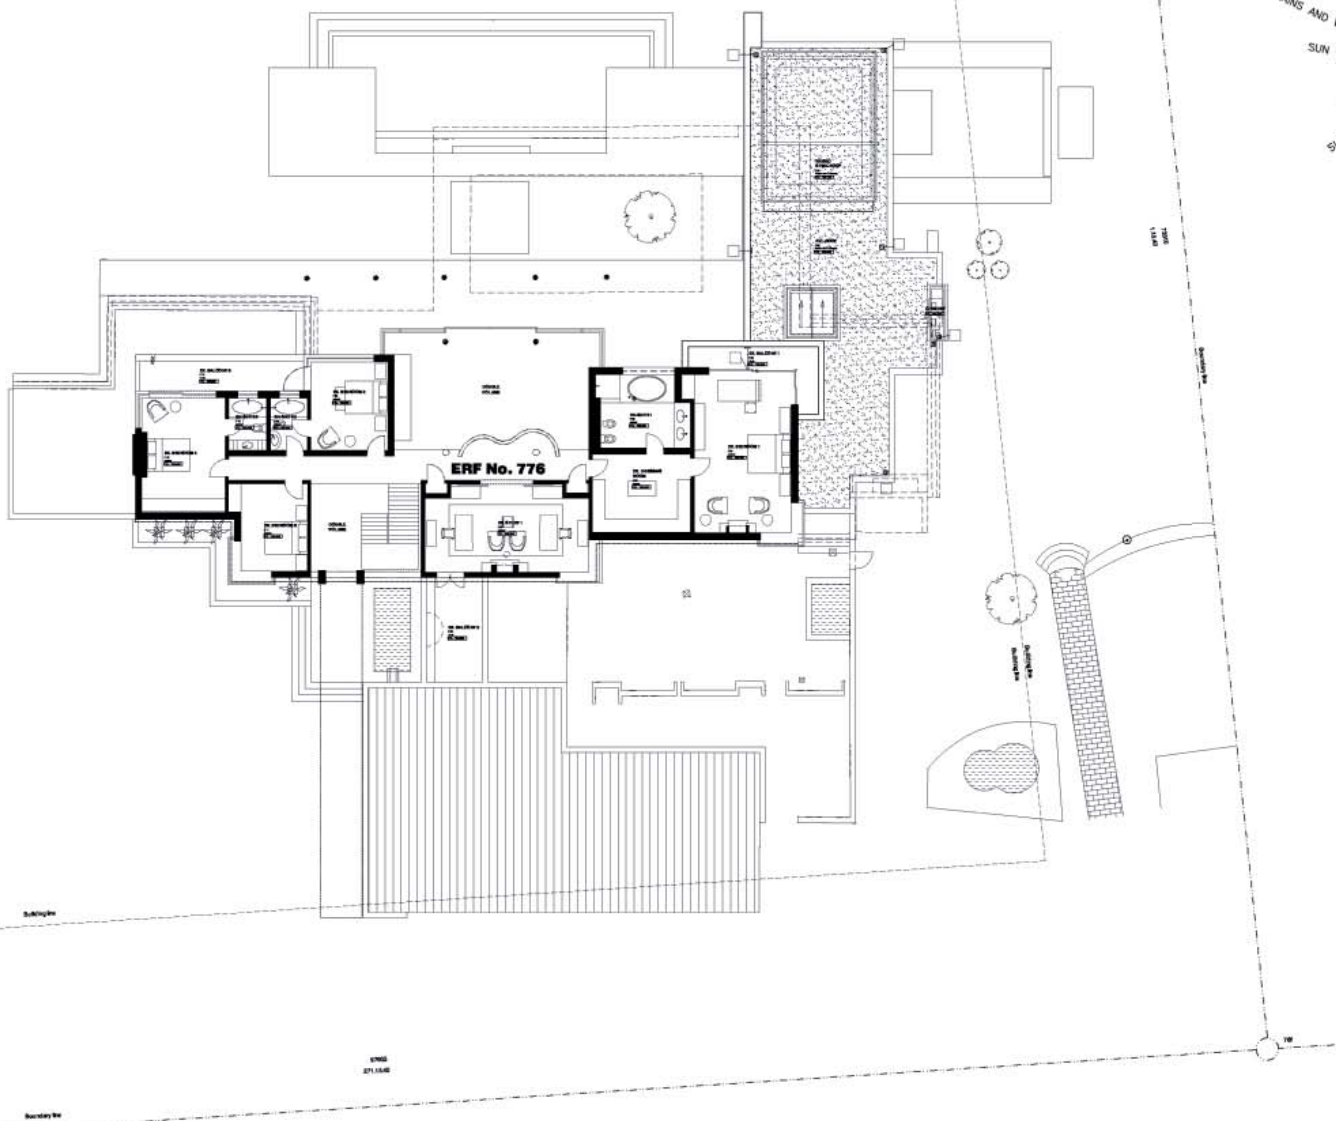

RF No. 700

GROUND FLOOR PLAN

SCALE 1:250

109 HATFIELD STREET GARDENS CAPE TOWN 8001
 TEL: +27 (0)21 4684400 FAX: +27 (0)21 4615408
 www.saota.com info@saota.com

FIRST FLOOR PLAN

SCALE 1:250

STEFAN ANTONI
OLMESDAHL TRUEN
ARCHITECTS