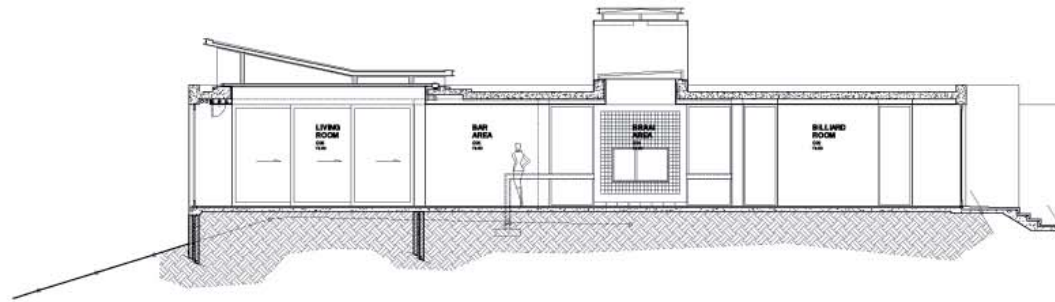

SECTION B-B