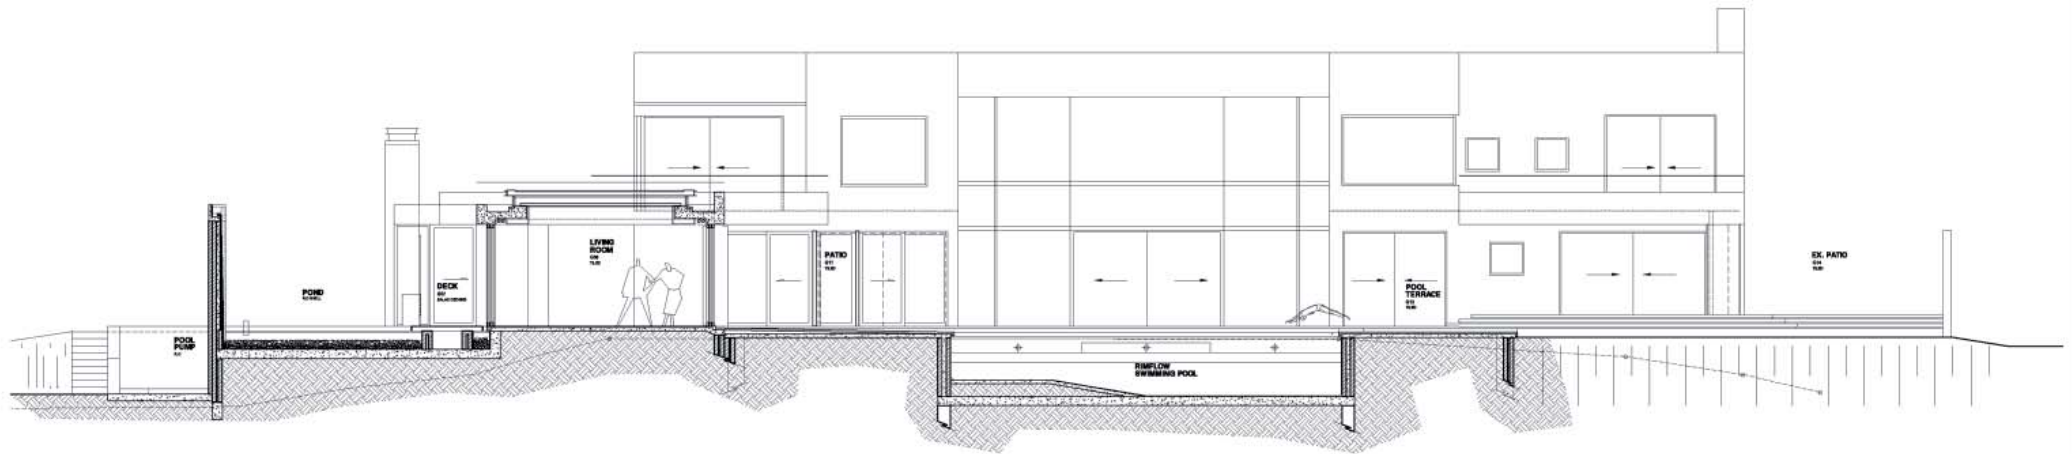

SECTION D-D

SECTIONS

SCALE 1:250

109 HATFIELD STREET GARDENS CAPE TOWN 8001
TEL: +27 (0)21 4684400 FAX: +27 (0)21 4615408
www.saota.com info@saota.com